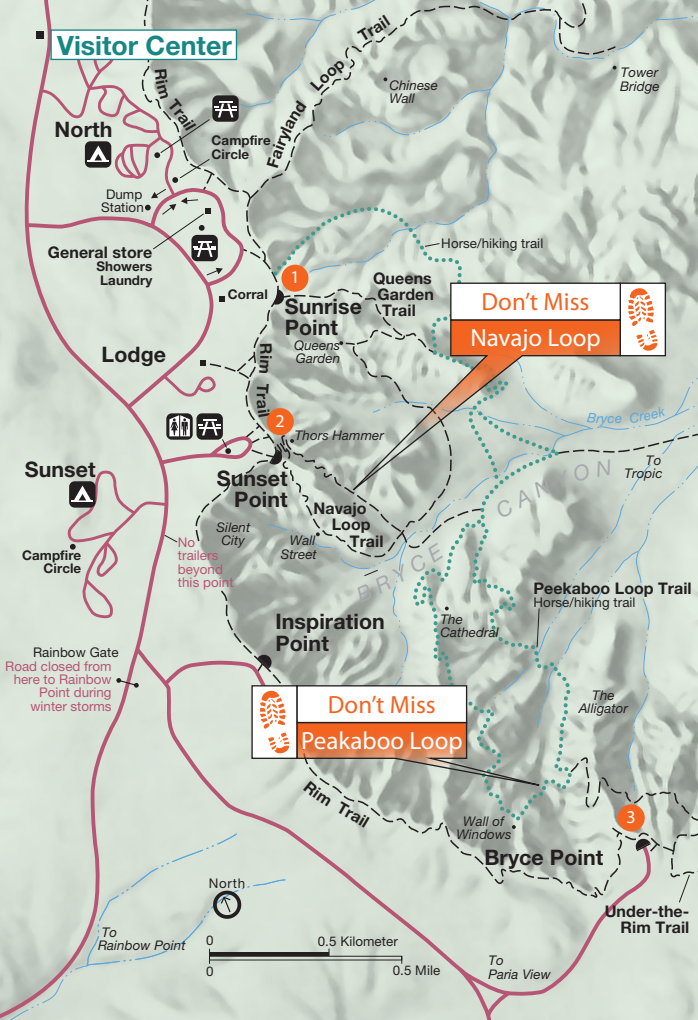

Visitor Center

North

Campfire Circle

Dump Station

General store
Showers
Laundry

Lodge

Sunset

Campfire Circle

Rainbow Gate
Road closed from here to Rainbow Point during winter storms

Sunrise Point

1

Sunrise Point

Queens Garden

2

Sunset Point

Thors Hammer

Silent City

Wall Street

Inspiration Point

Rim Trail

North

To Rainbow Point

Don't Miss

Navajo Loop

Don't Miss

Peakaboo Loop

Tower Bridge

Chinese Wall

Horse/hiking trail

Queens Garden Trail

Bryce Creek

To Tropic