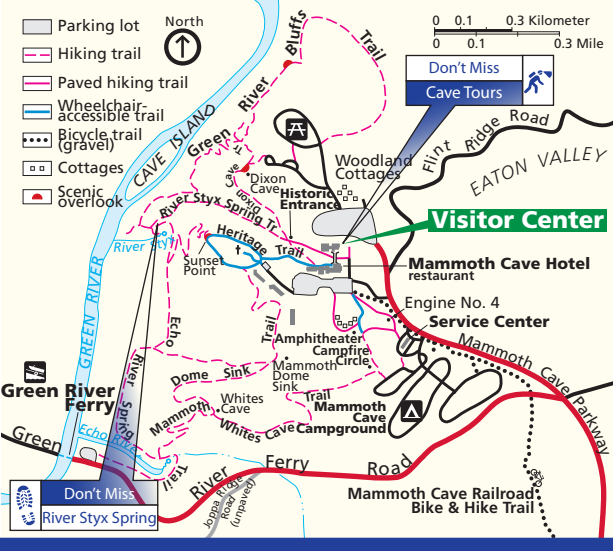

CAVE ISLAND
GREEN RIVER

Bluffs
Cave
Dixon Cave
Historic Entrance

Woodland Cottages

Flint Ridge Road

EATON VALLEY

River Styx Spring

Heritage Trail

Sunset Point

Mammoth Cave Hotel restaurant

Engine No. 4

Service Center

Mammoth Cave Parkway

Echo

Amphitheater
Campfire Circle

Dome Sink

Mammoth Dome Sink

Mammoth Cave

Whites Cave

Mammoth

Whites Cave Campground

Ferry Road

Joppa Ridge Road (unpaved)

Green

Echo

River Styx Spring

River

Road